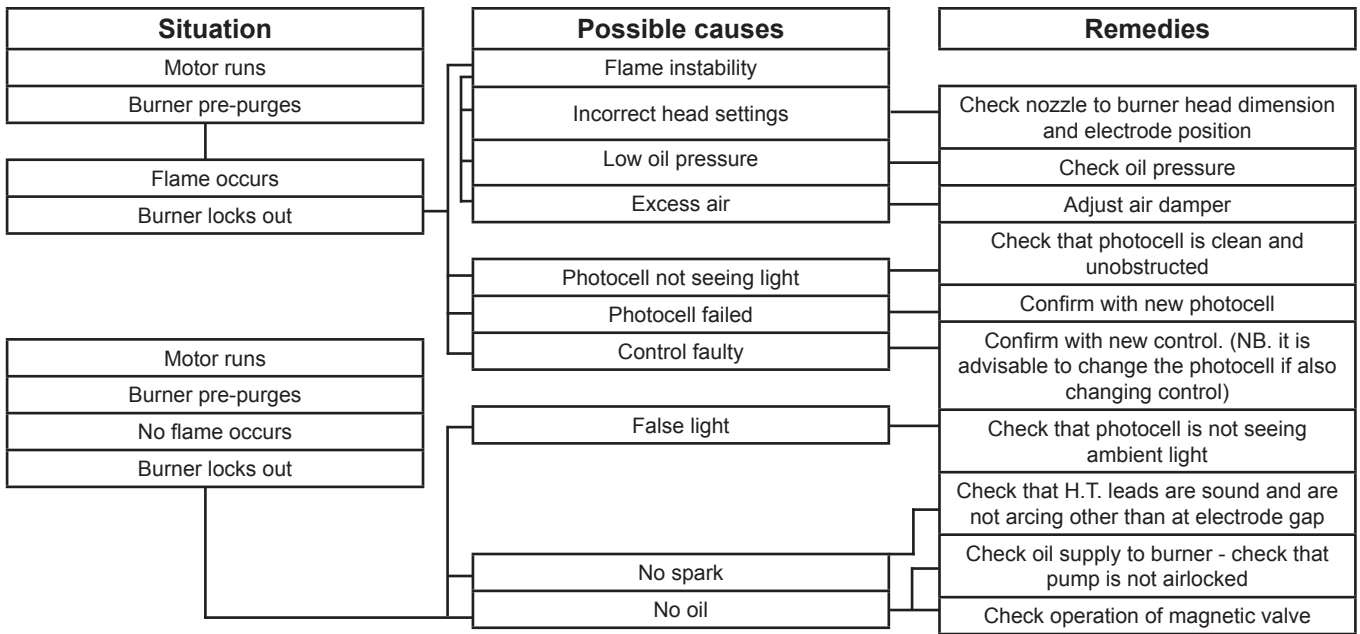

FAULT LOCATION

Burner fails to start

Burner fails to start after normal operation

Delayed ignition, burners starts violently