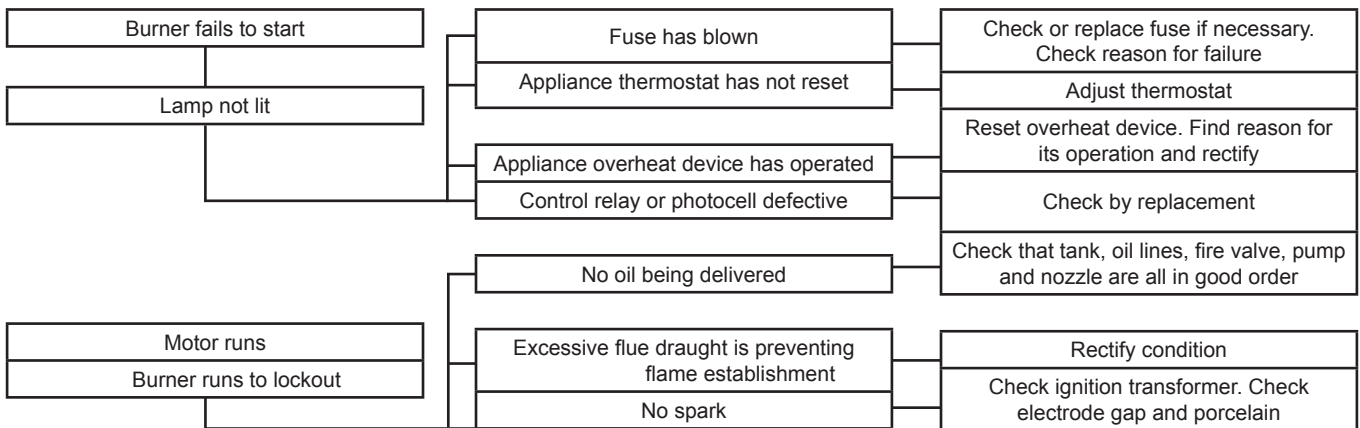

FAULT LOCATION

Burner fails to start

Burner fails to start after normal operation

Delayed ignition, burners starts violently